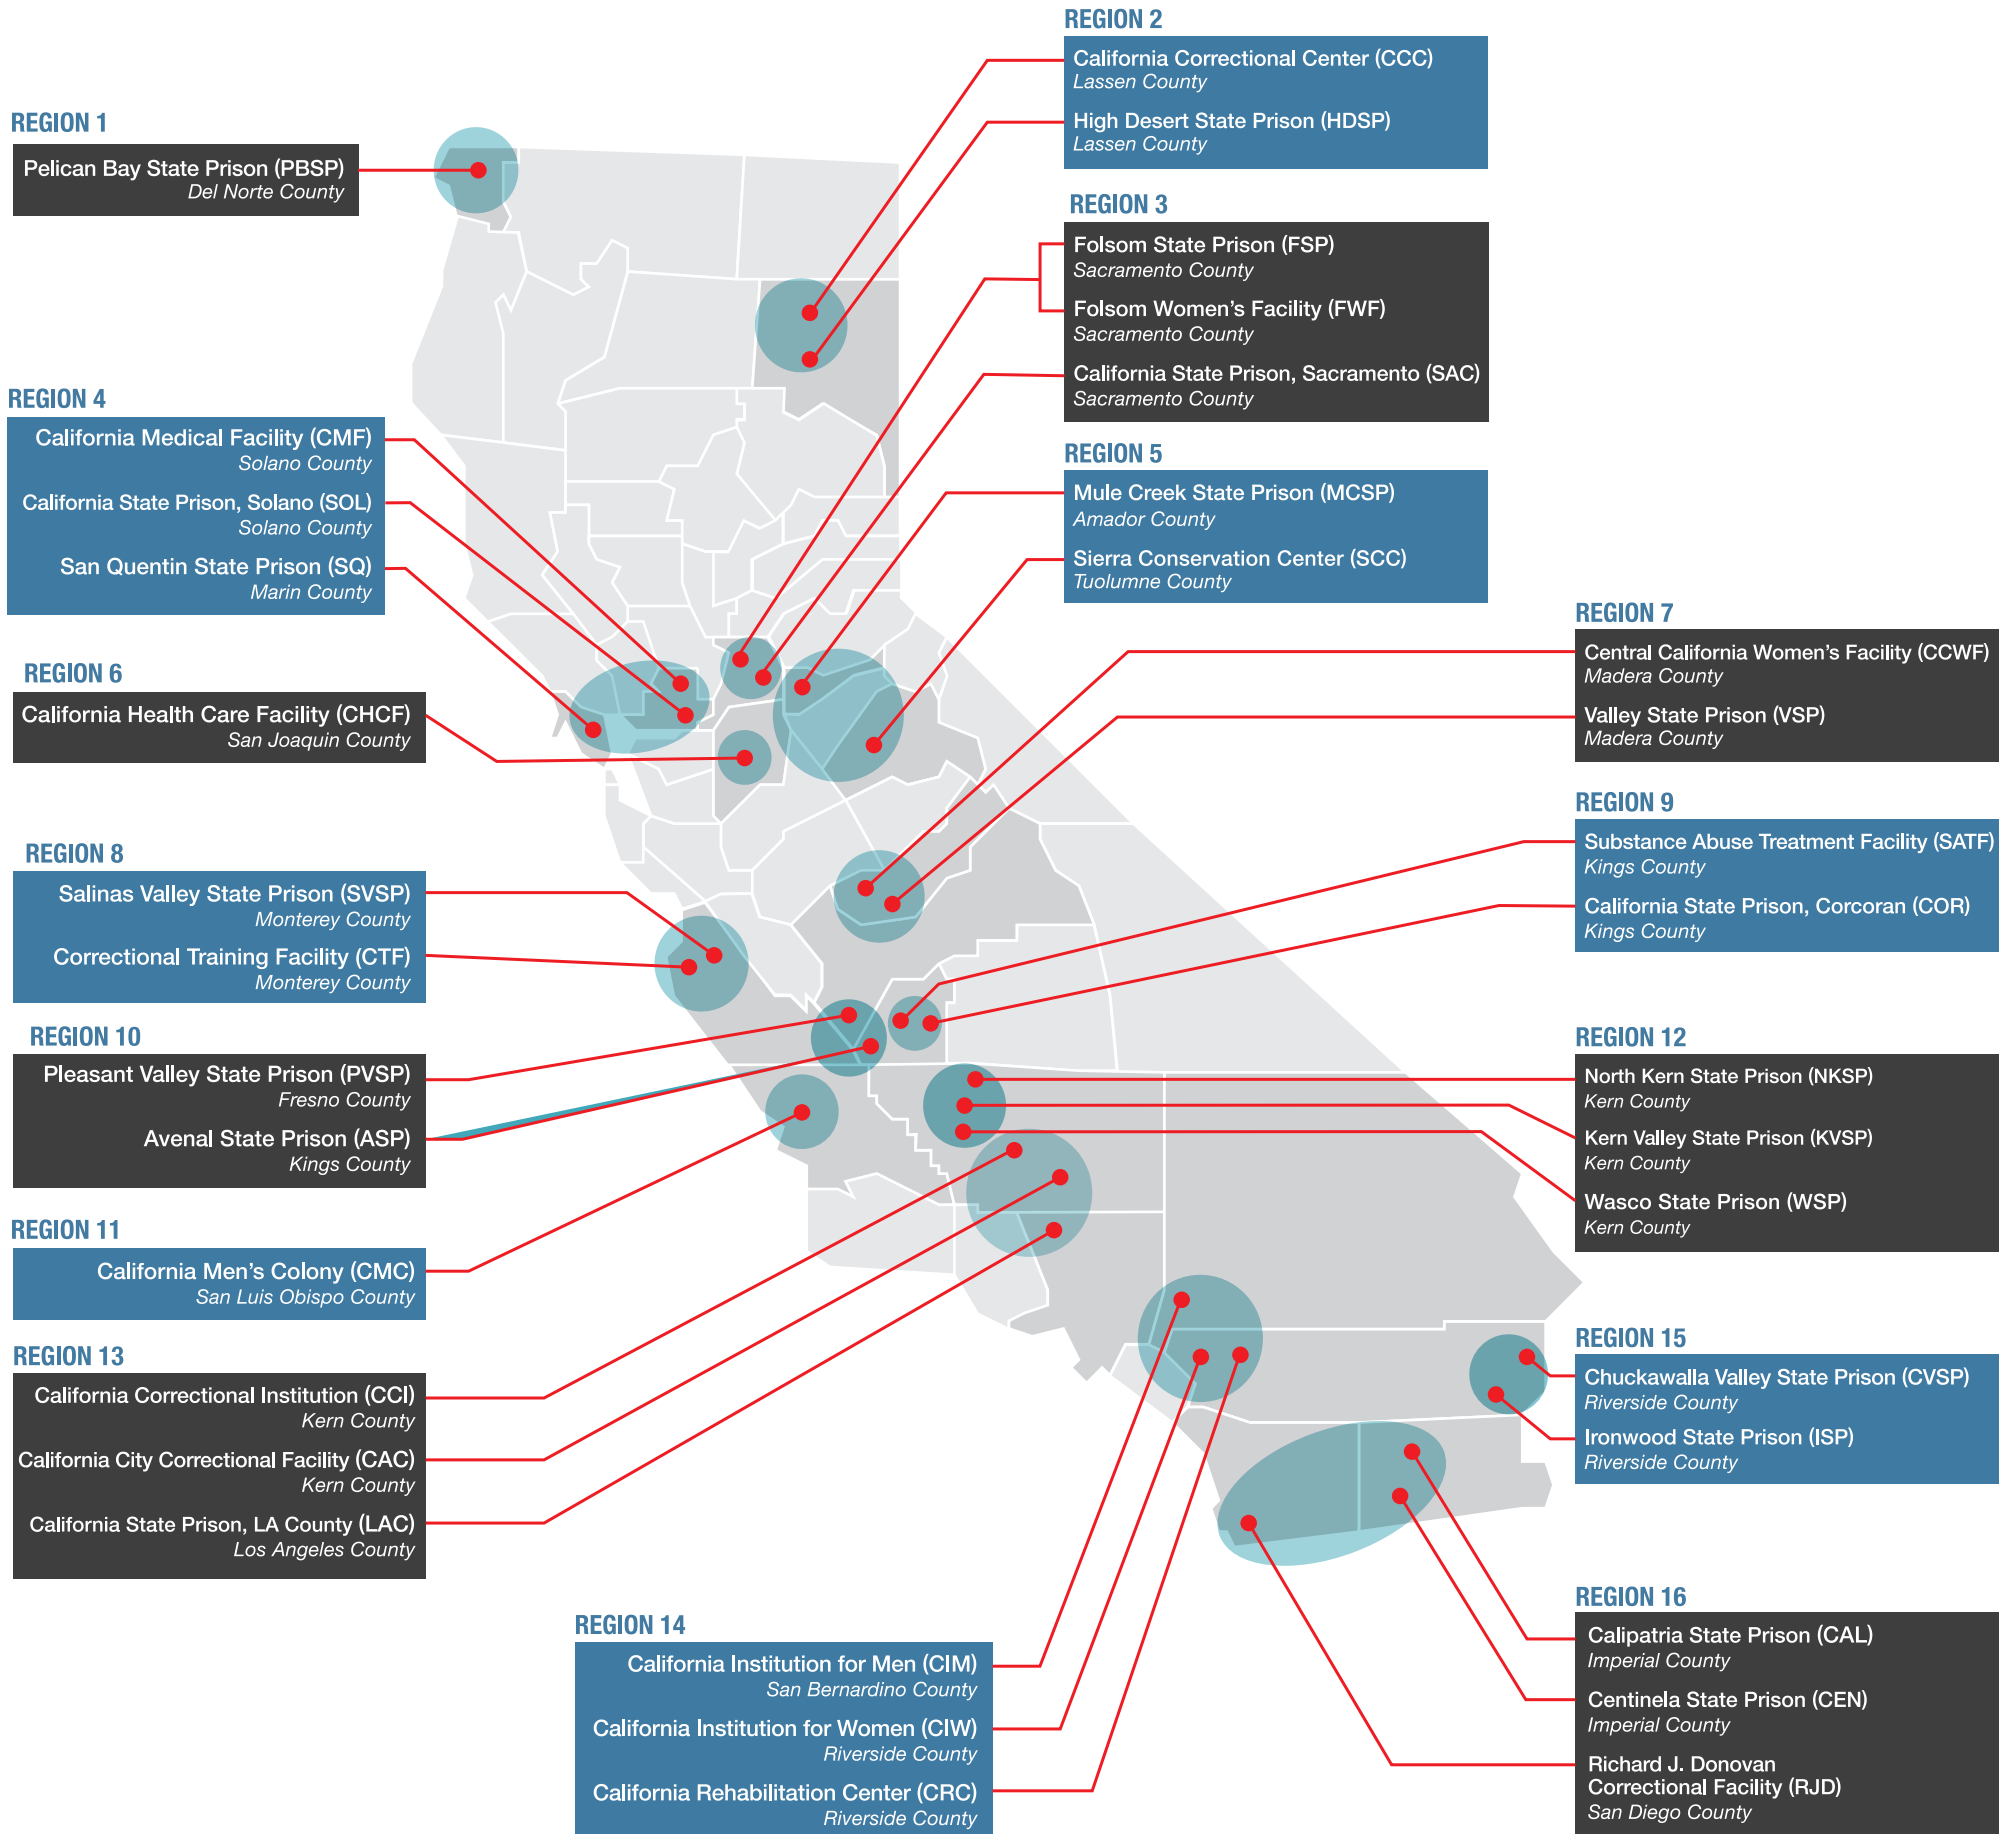

# Map of California's Correctional & Rehabilitation Institutions

**KEY FACTS**

- 35 Facilities
- 16 Regions
- 20 Counties